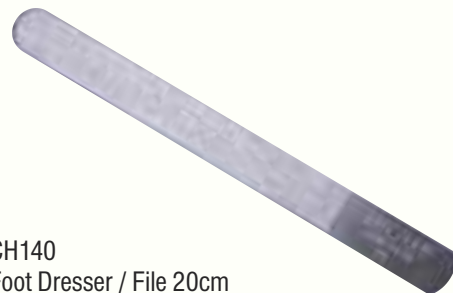

Files & Foot Dressers

CH140

Foot Dresser / File 20cm

- By far our most popular products
- Available in three sizes
- Great on hard dry skin
- Professionally recommended

£5.59

CH140A

Foot Dresser / File 15cm

£5.35

CH140B

Foot Dresser / File 15cm Narrow

£5.19